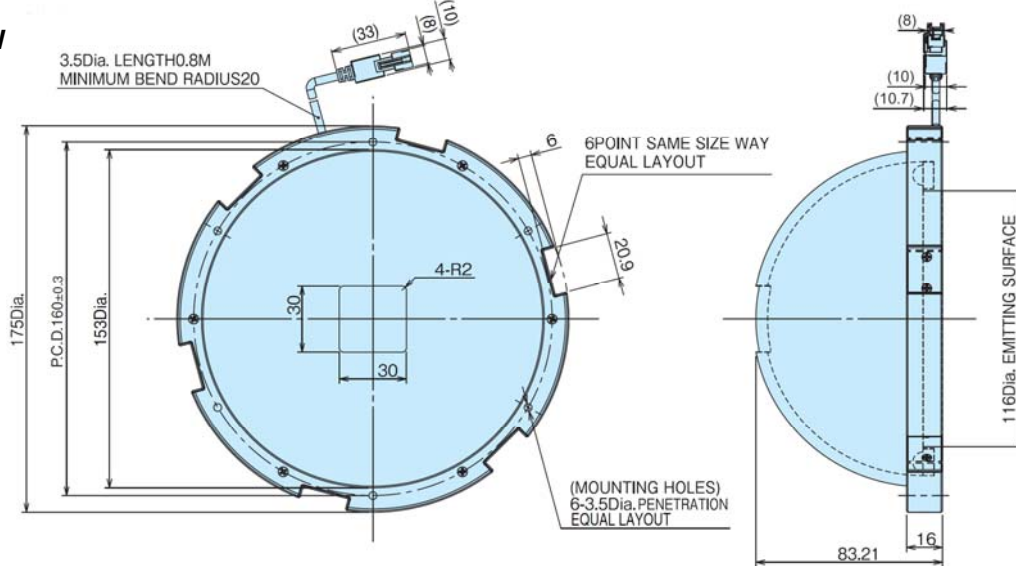

Model FLV-DD150R
Model FLV-DD150W