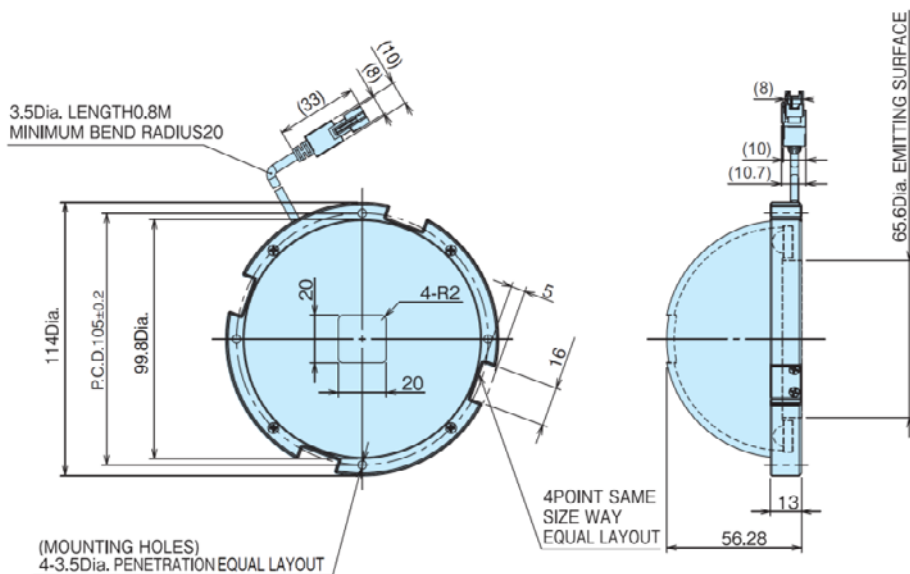

Model FLV-DD100R
Model FLV-DD100W