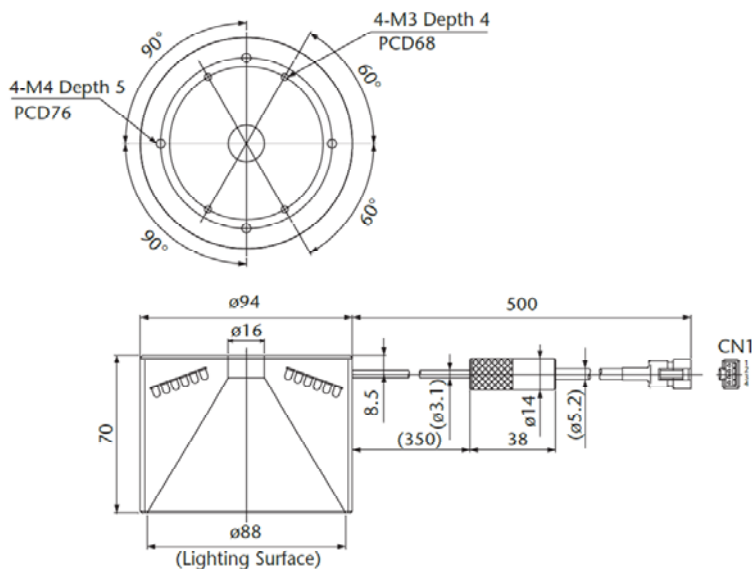

[Body color]

Product discontinuation Model 3Z4S-LT MDML-CR94 Model 3Z4S-LT MDML-CR156 Model 3Z4S-LT MDML-CW94 Model 3Z4S-LT MDML-CW156	Recommendable replacement Model FLV-DD100R Model FLV-DD150R Model FLV-DD100W Model FLV-DD150W

[Dimensions]

Product discontinuation Dome Light Model 3Z4S-LT MDML-CR94 Model 3Z4S-LT MDML-CW94	Recommendable replacement Dome Light Model FLV-DD100R Model FLV-DD100W

Model 3Z4S-LT MDML-CR94
Model 3Z4S-LT MDML-CW94