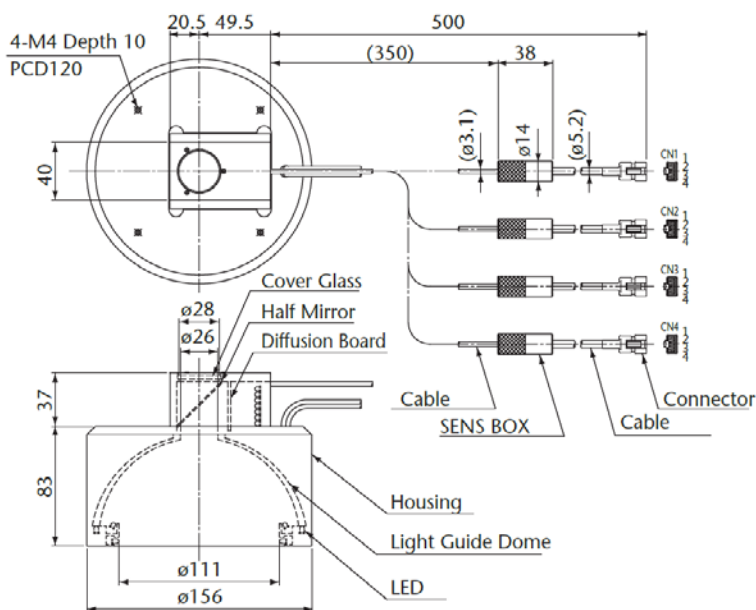

Product discontinuation Dome Light Model 3Z4S-LT MDML-CR156 Model 3Z4S-LT MDML-CW156	Product discontinuation Dome Light Model FLV-DD150R Model FLV-DD150W

Model 3Z4S-LT MDML-CR156
Model 3Z4S-LT MDML-CW156